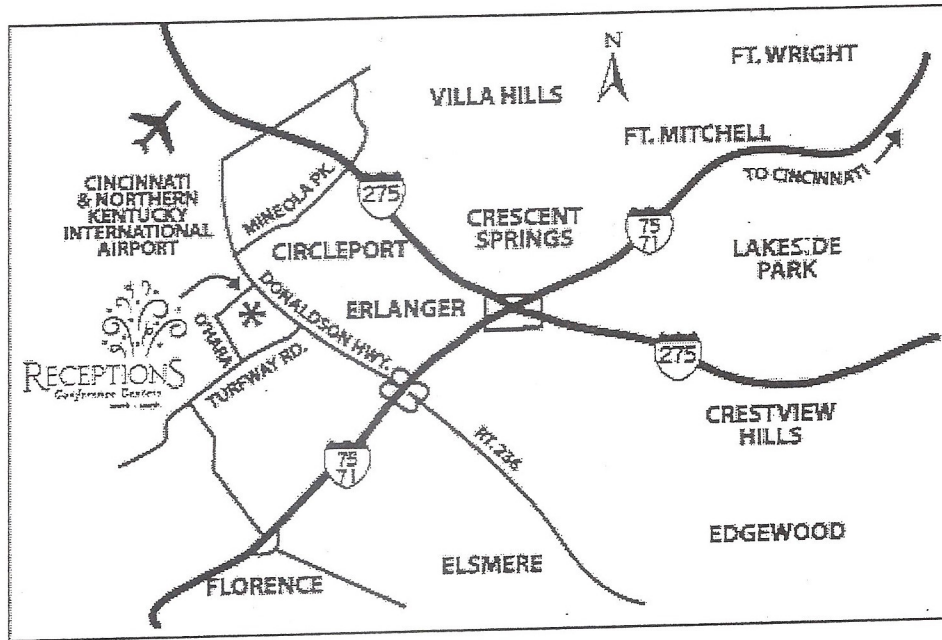

# Directions to

- From I-75, Exit Erlanger (Exit #184 B).  
Going South, turn right onto Donaldson Road.  
Going North, turn left onto Donaldson Road.  
You will be traveling West towards the Airport on Donaldson Road (RT 236)  
Receptions is on the left approximately 1 mile from the interstate (just past Turfway Road)
- From I-275 West, exit Mineola Pike  
Turn left on Mineola.  
• From I-275 through Indiana, exit at Mineola Pike and turn right.  
Stay on Mineola until it dead-ends at Donaldson Road.  
Turn left on Donaldson and go approximately 3/10 of a mile.  
Receptions is on the right just past O'Hara.